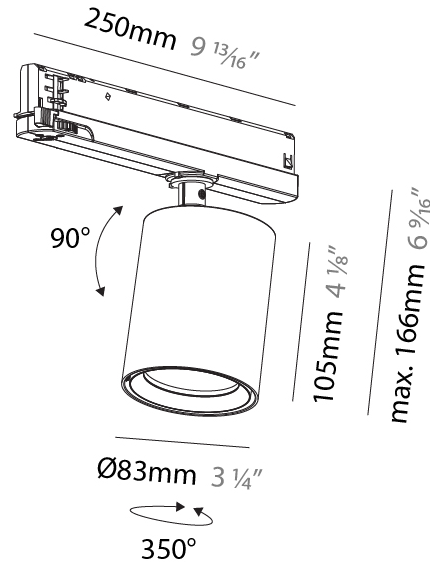

GENERAL

Series: Centriq
Subseries: Centriq In
Brand: Prolicht
Division: Architectural
Mounting Type: Track
Mounting Location: Ceiling
Subcategory: Spots

PHYSICAL

Shape: Cylinder
Diameter (mm): 83
Diameter (in): 3 1/4
Length (mm): 250
Length (in): 9 13/16
Height (mm): 166
Height (in): 6 9/16
Light Distribution: Adjustable / Direct
Weight (kg): 0.87
Fixture Finish: SSR / BKV / CWI / CRY / HAB / UFT / ITA / RUA / FTG / MYG / LOD / PUS / FRO / FUP / KIA / POP / BLS / SPG / MEY / GOH / GUM / CHC / COM / ABZ / JAG / OBR / MOS / ROR
Holder Finish: WHI / BLK
Accent Finish: SSR / BKV / CWI / CRY / HAB / LAG / UFT / ITA / RUA / RUR / MIC / FTG / MYG / TWT / LOD / PUS / FRO / FUP / KIA / POP / BLS / SPG / MEY / GOH / GUM / CHC / COM / ABZ / JAG
Fixture Material: Aluminum

ELECTRICAL

Lamp Type: LED (Zhaga Standard)
Input Wattage (W): 36.2
Total Output Wattage (W): 32.7
Dimming: Non-Dimmable / 0-10V Dimming
Driver Included: Yes
Driver Location: Integrated
Driver Type: Constant Current - 120Vac
Driver Class: Class 2
Input Voltage (V): 120

LED

Number of LEDs: 1
Color Temperature (°K): 2700 / 3000 / 3500 / 4000
Max. Delivered Lumen (lm): 2916 / 3037 / 3166 / 3320
Nominal Lumen (lm): 3471 / 3615 / 3769 / 3952
CRI: >90 CRI
Lamp Life (hrs): 50000

OPTICAL

Reflector: 20 / 32 / 54
Adjustability: Rotational 350°; Tilt 90°

RATINGS AND CERTIFICATIONS

Certified By: CSA Certified to UL and CSA Standards
IP rating: IP20