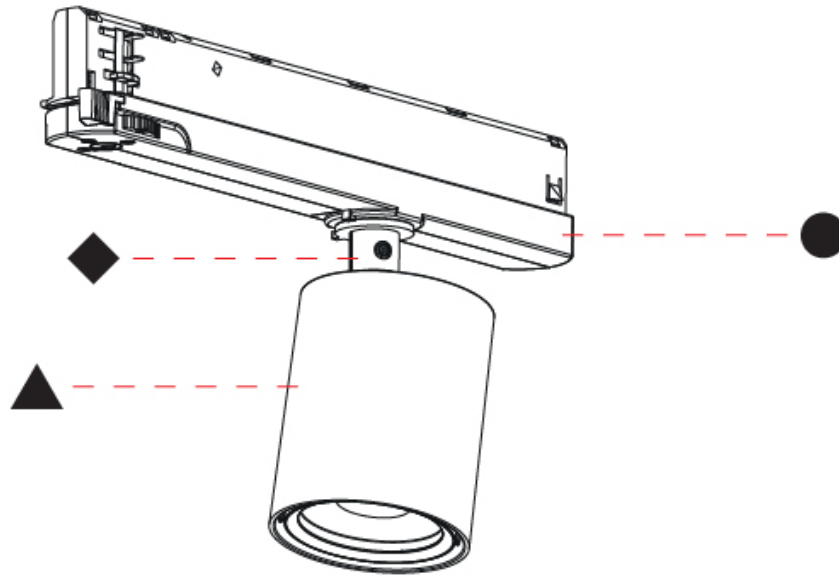

CENTRIQ IN TRACK

A3T216-

PROJECT

TYPE

SPECIFIER

QUANTITY

DATE

A