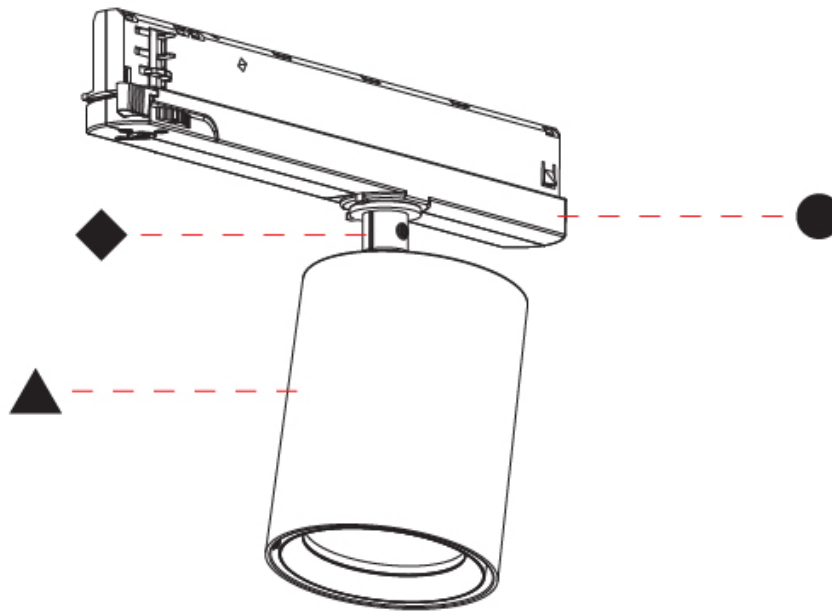

OPTICAL

Reflector: 20 / 32 / 54
Adjustability: Rotational 350°; Tilt 90°

RATINGS AND CERTIFICATIONS

Certified By: CSA Certified to UL and CSA Standards
IP rating: IP20

CENTRIQ IN TRACK

A3T218-

PROJECT
TYPE
SPECIFIER
QUANTITY
DATE